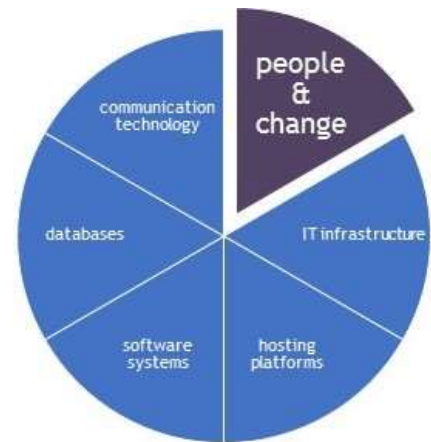

Paul Williams, CEO. Comace

Read our [Comace case study](#) for more details about this project.

ACIA website project

"We used Wiser Connections to assist us with specifying the requirements for a new website and selecting a successful tenderer. Sonya Weiser followed a logical process which helped us identify our requirements and select the most suitable supplier."

Paul Carberry, CEO, ACIA

Read our [ACIA case study](#) for more details about this project.

The Wise Old Owl

Do your projects lack success because people won't adopt new technology?

We all know that the most difficult aspect of technology projects is dealing with people and change.

Do you wish there was someone to help your project stakeholders embrace the changes from your technology projects, ensuring successful project outcomes?

The Wise Old Owl of Wiser Connections is here to help!